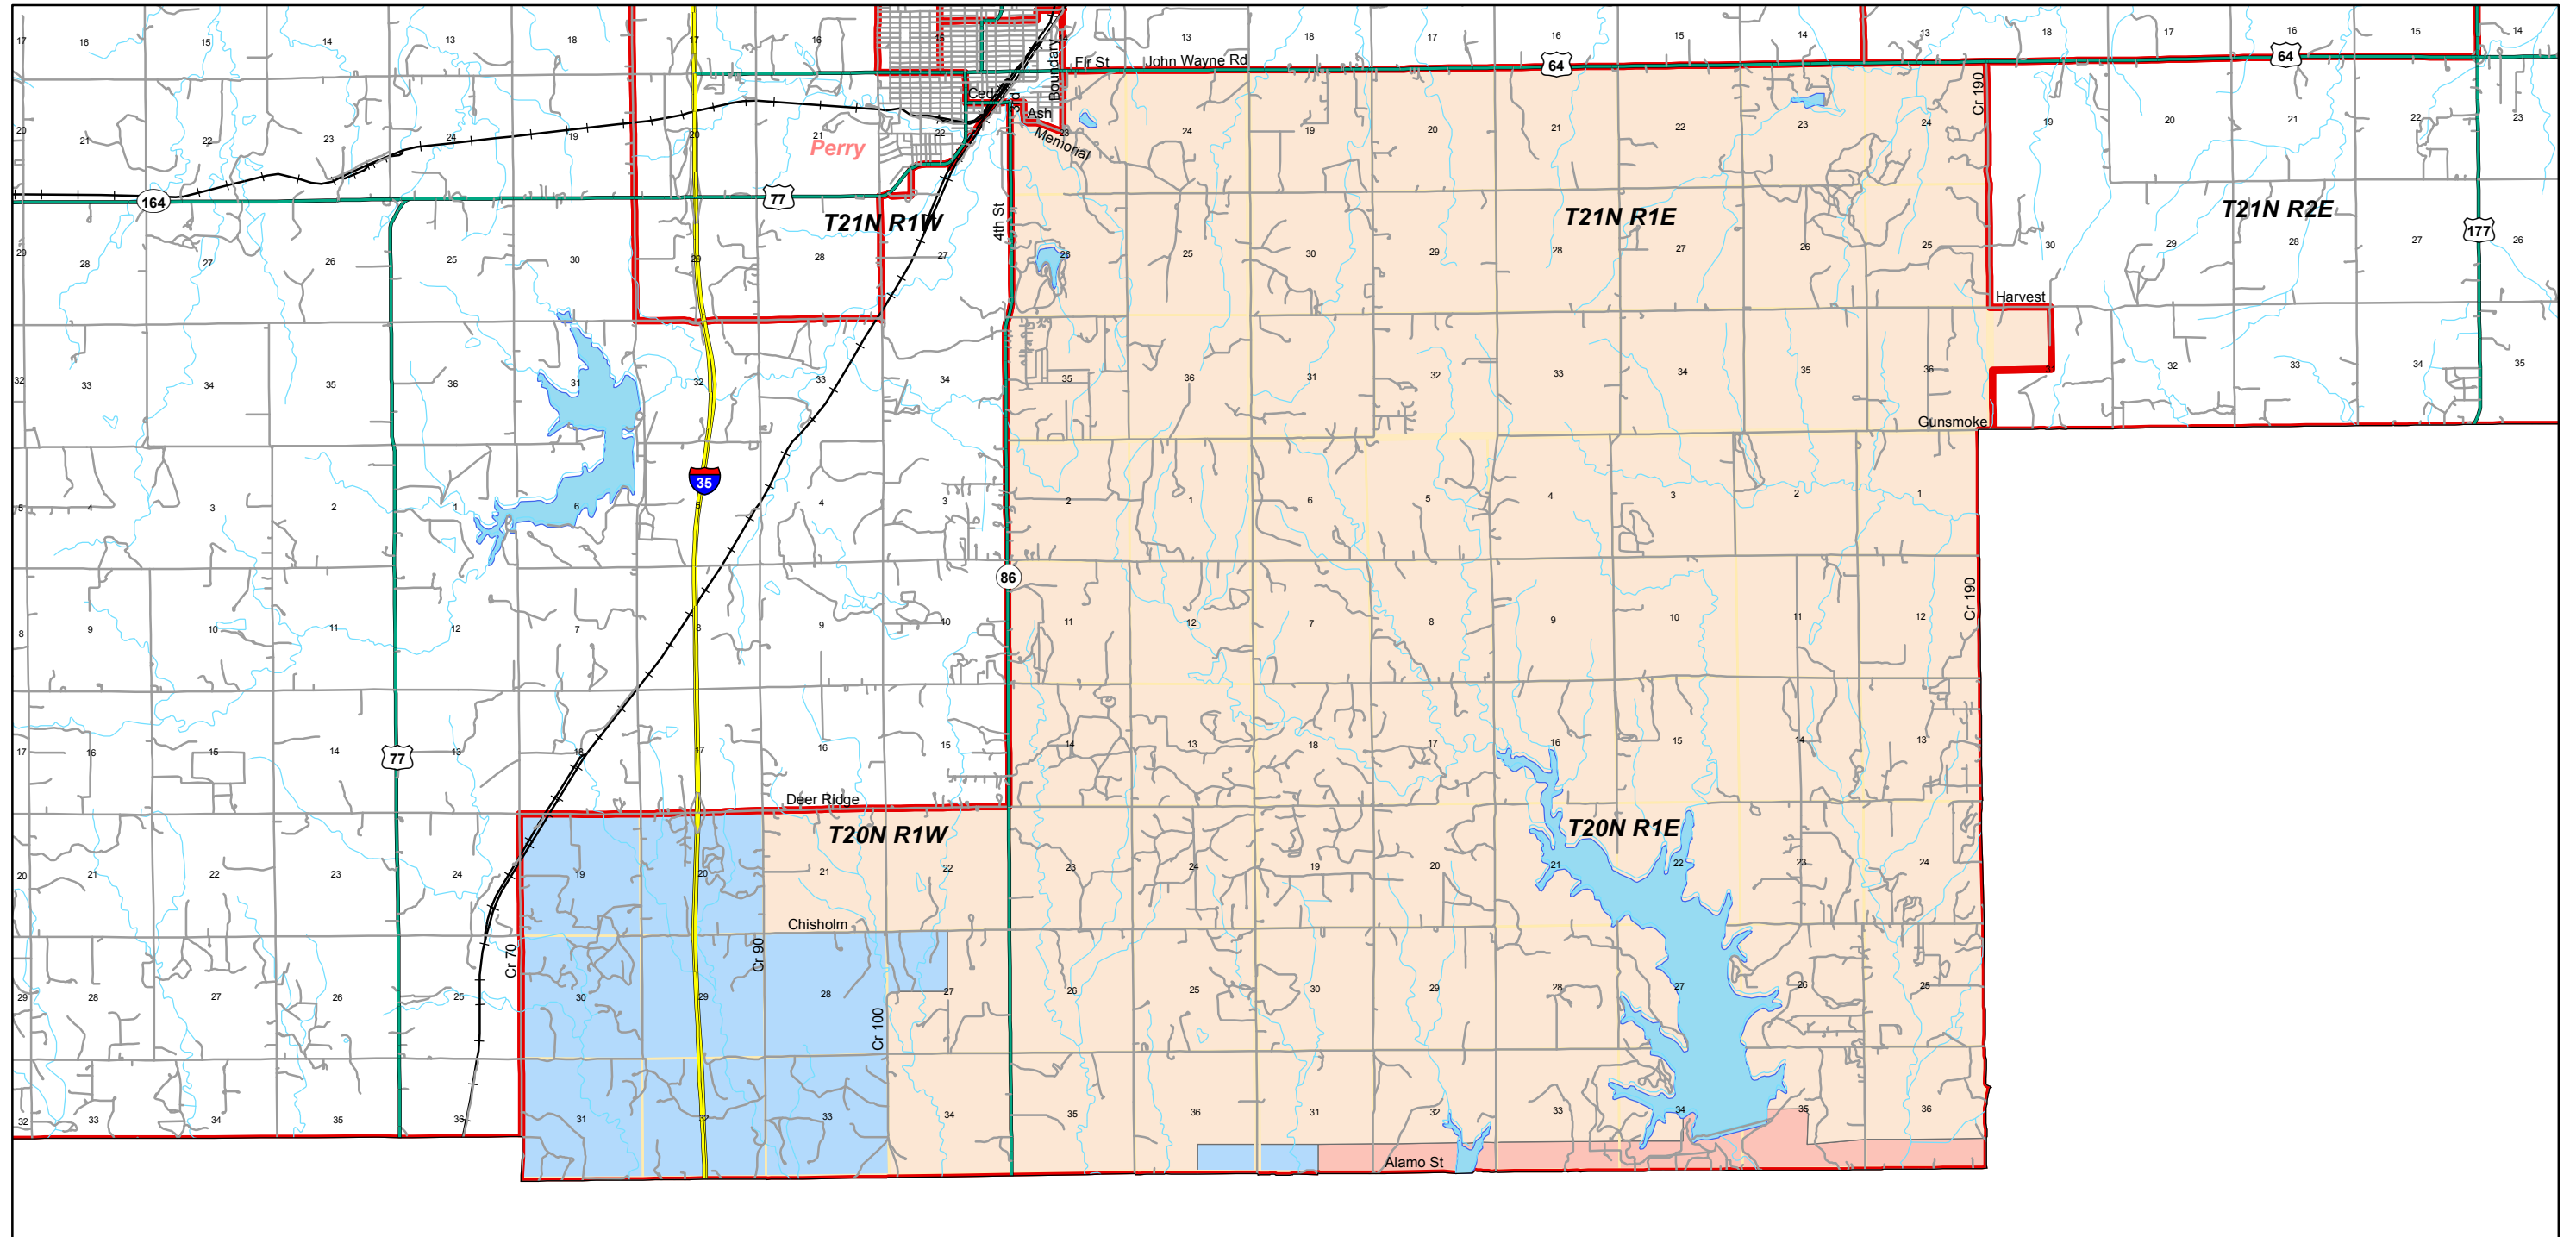

Noble County Precinct 307

PCT 2010

**Precinct 307
School Districts**

Meridian Tech District 16

- Mulhall-Orlando
- Perry
- Stillwater