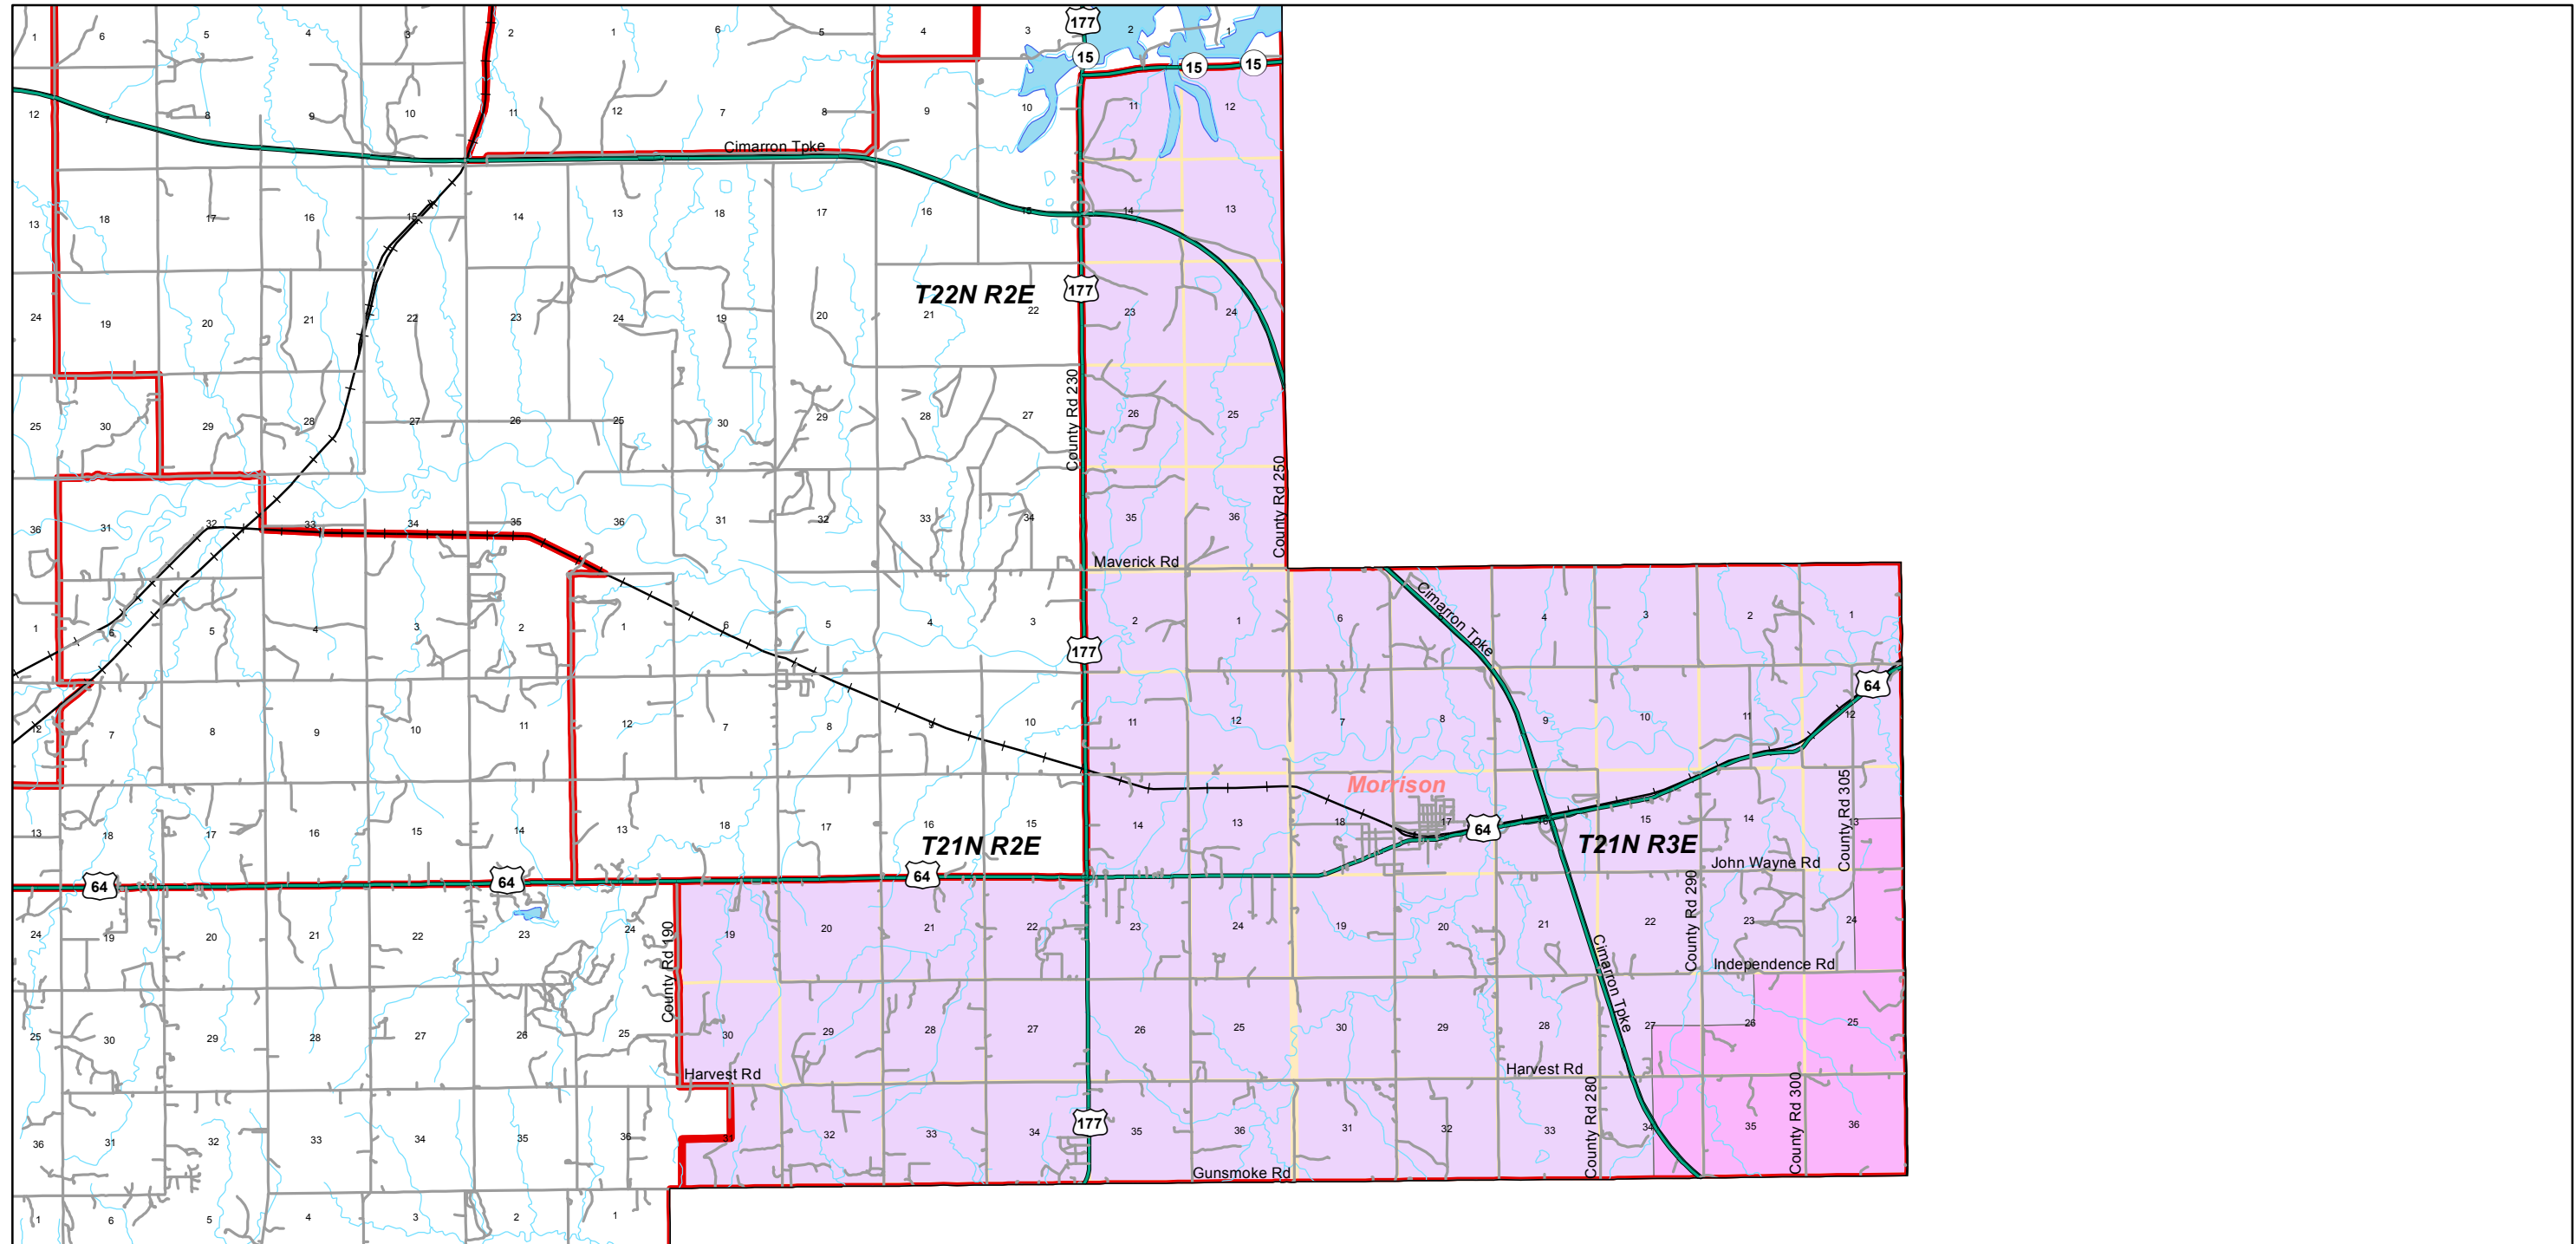

Noble County Precinct 305

 PCT 2010

**Precinct 305
School Districts**

Meridian Tech District 16

-  Morrison
-  Glencoe