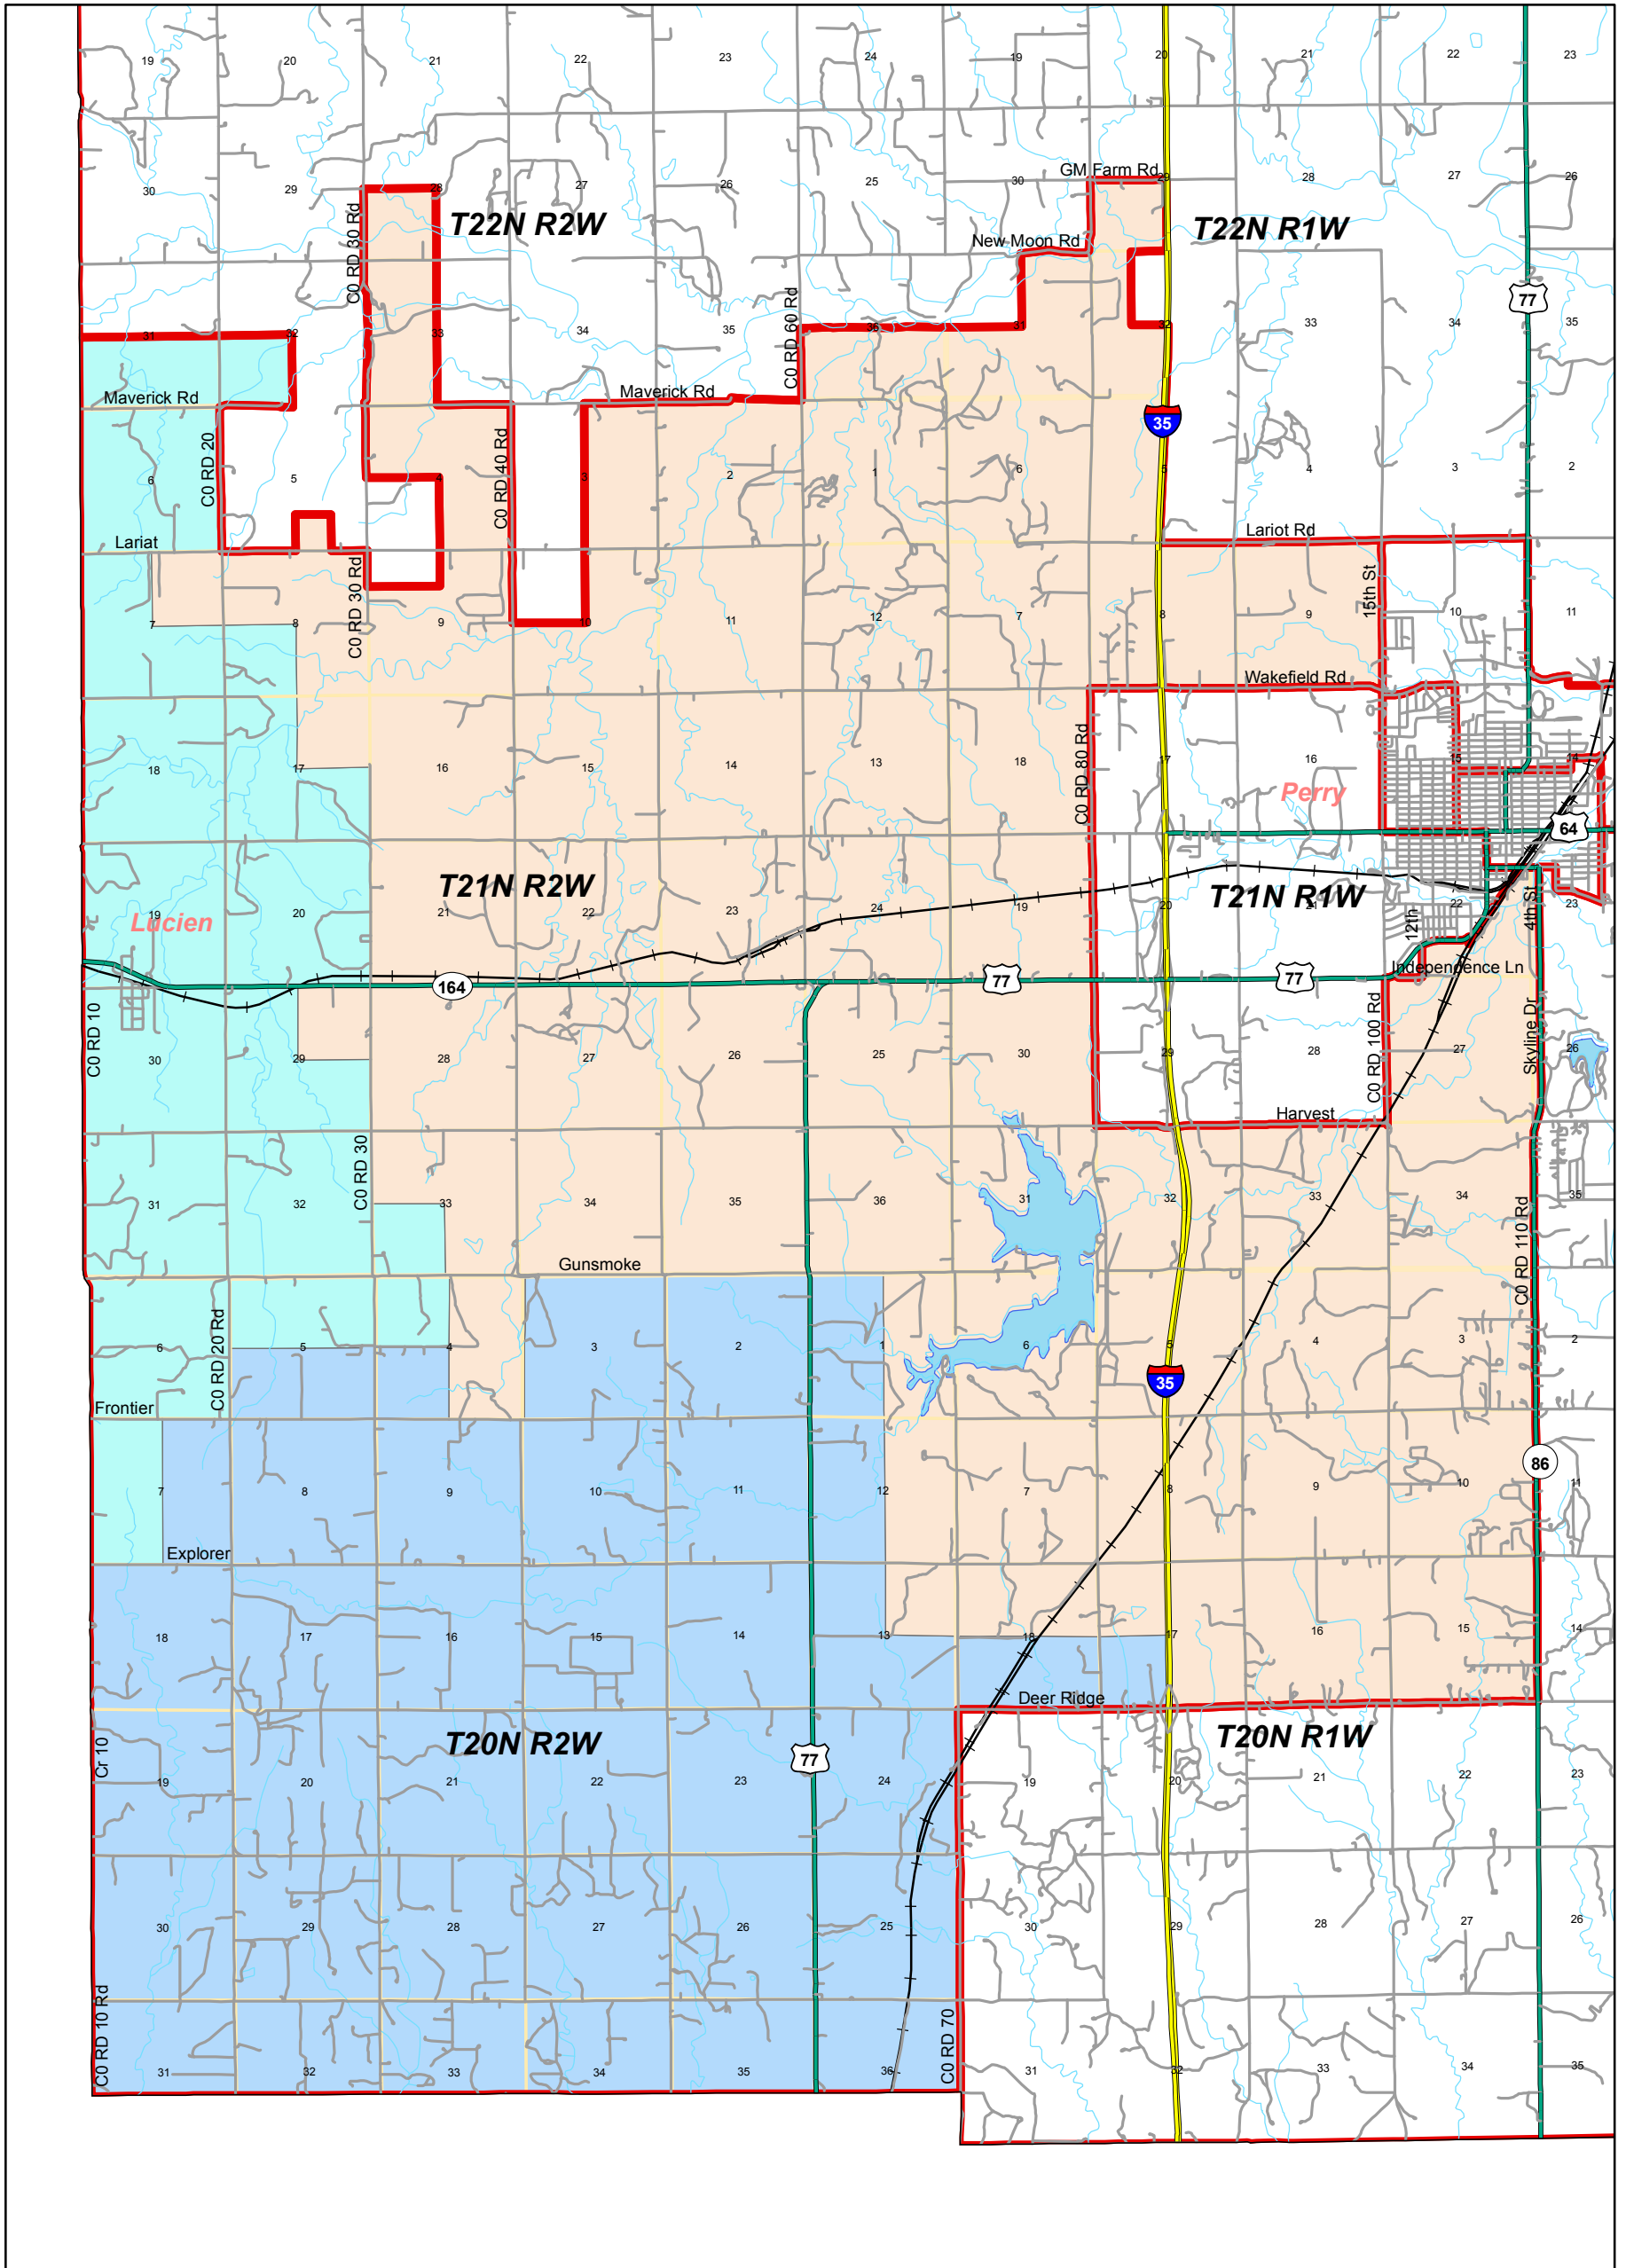

Noble County Precinct 301

 PCT 2010

**Precinct 301
School Districts**

- Autry Tech District 15**
-  Covington-Douglas
- Meridian Tech District 16**
-  Mulhall-Orlando
-  Perry