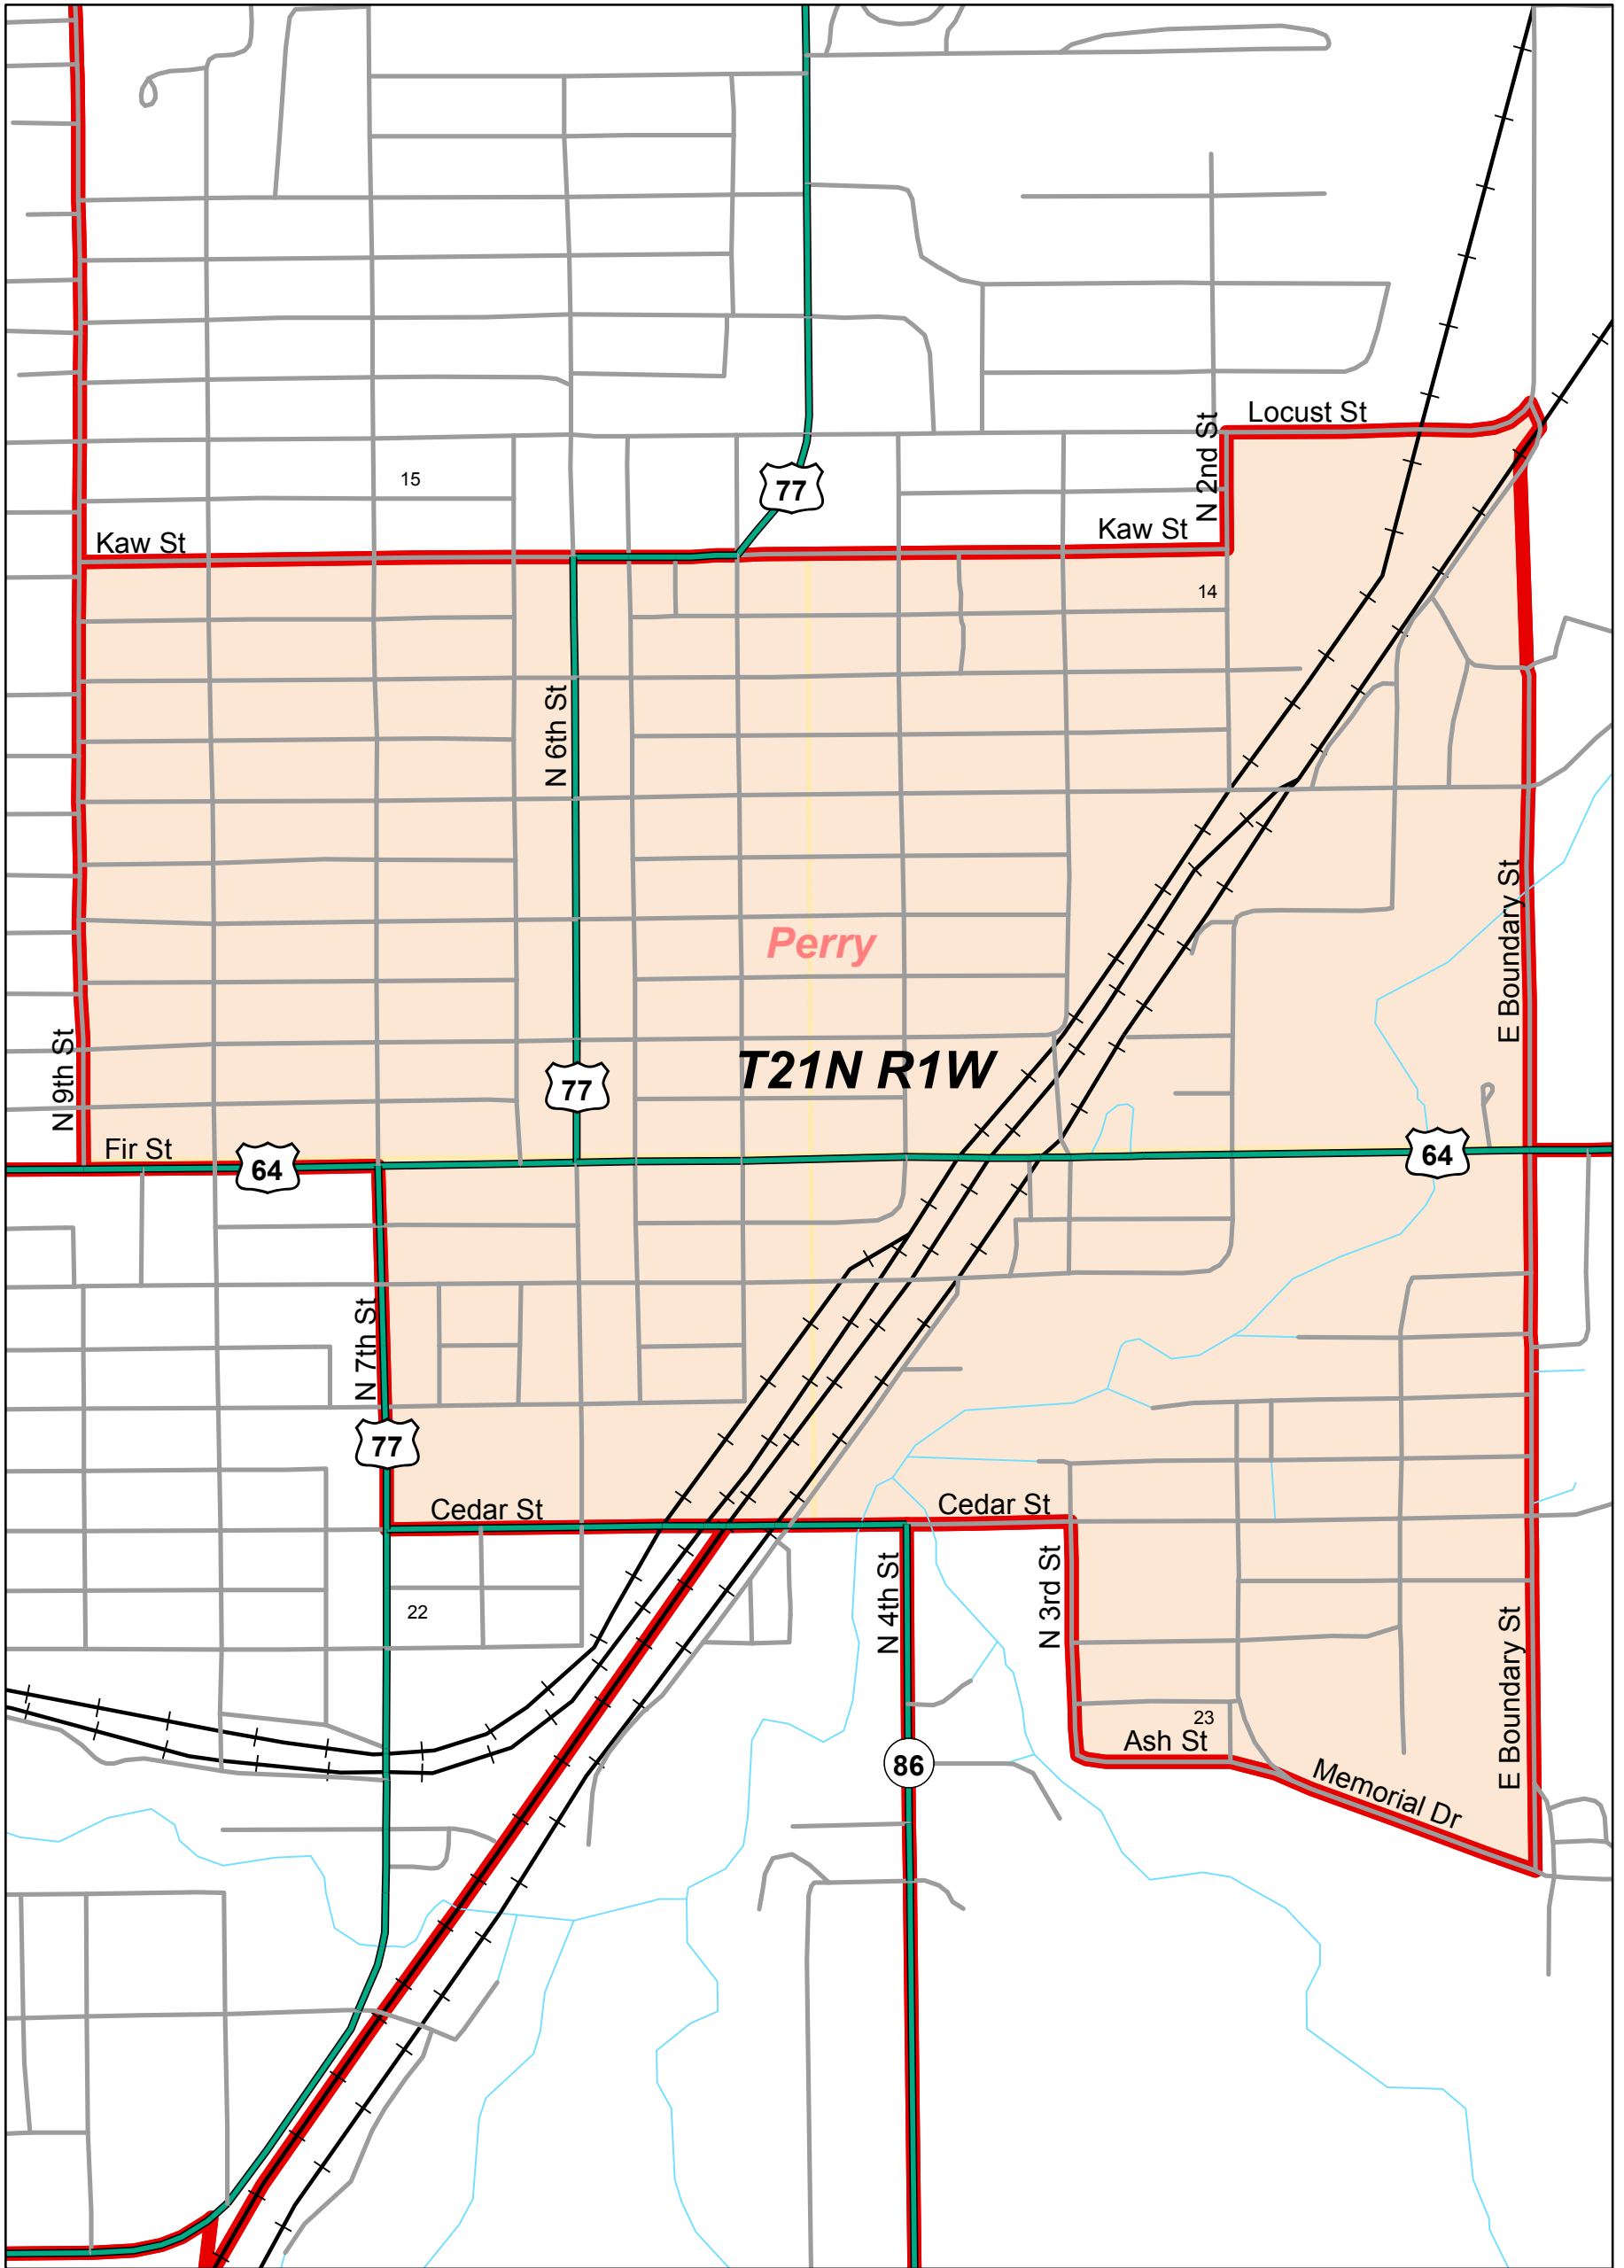

# Noble County Precinct 203

 PCT 2010

**Precinct 203  
School Districts**  
*Meridian Tech District 16*  
 Perry