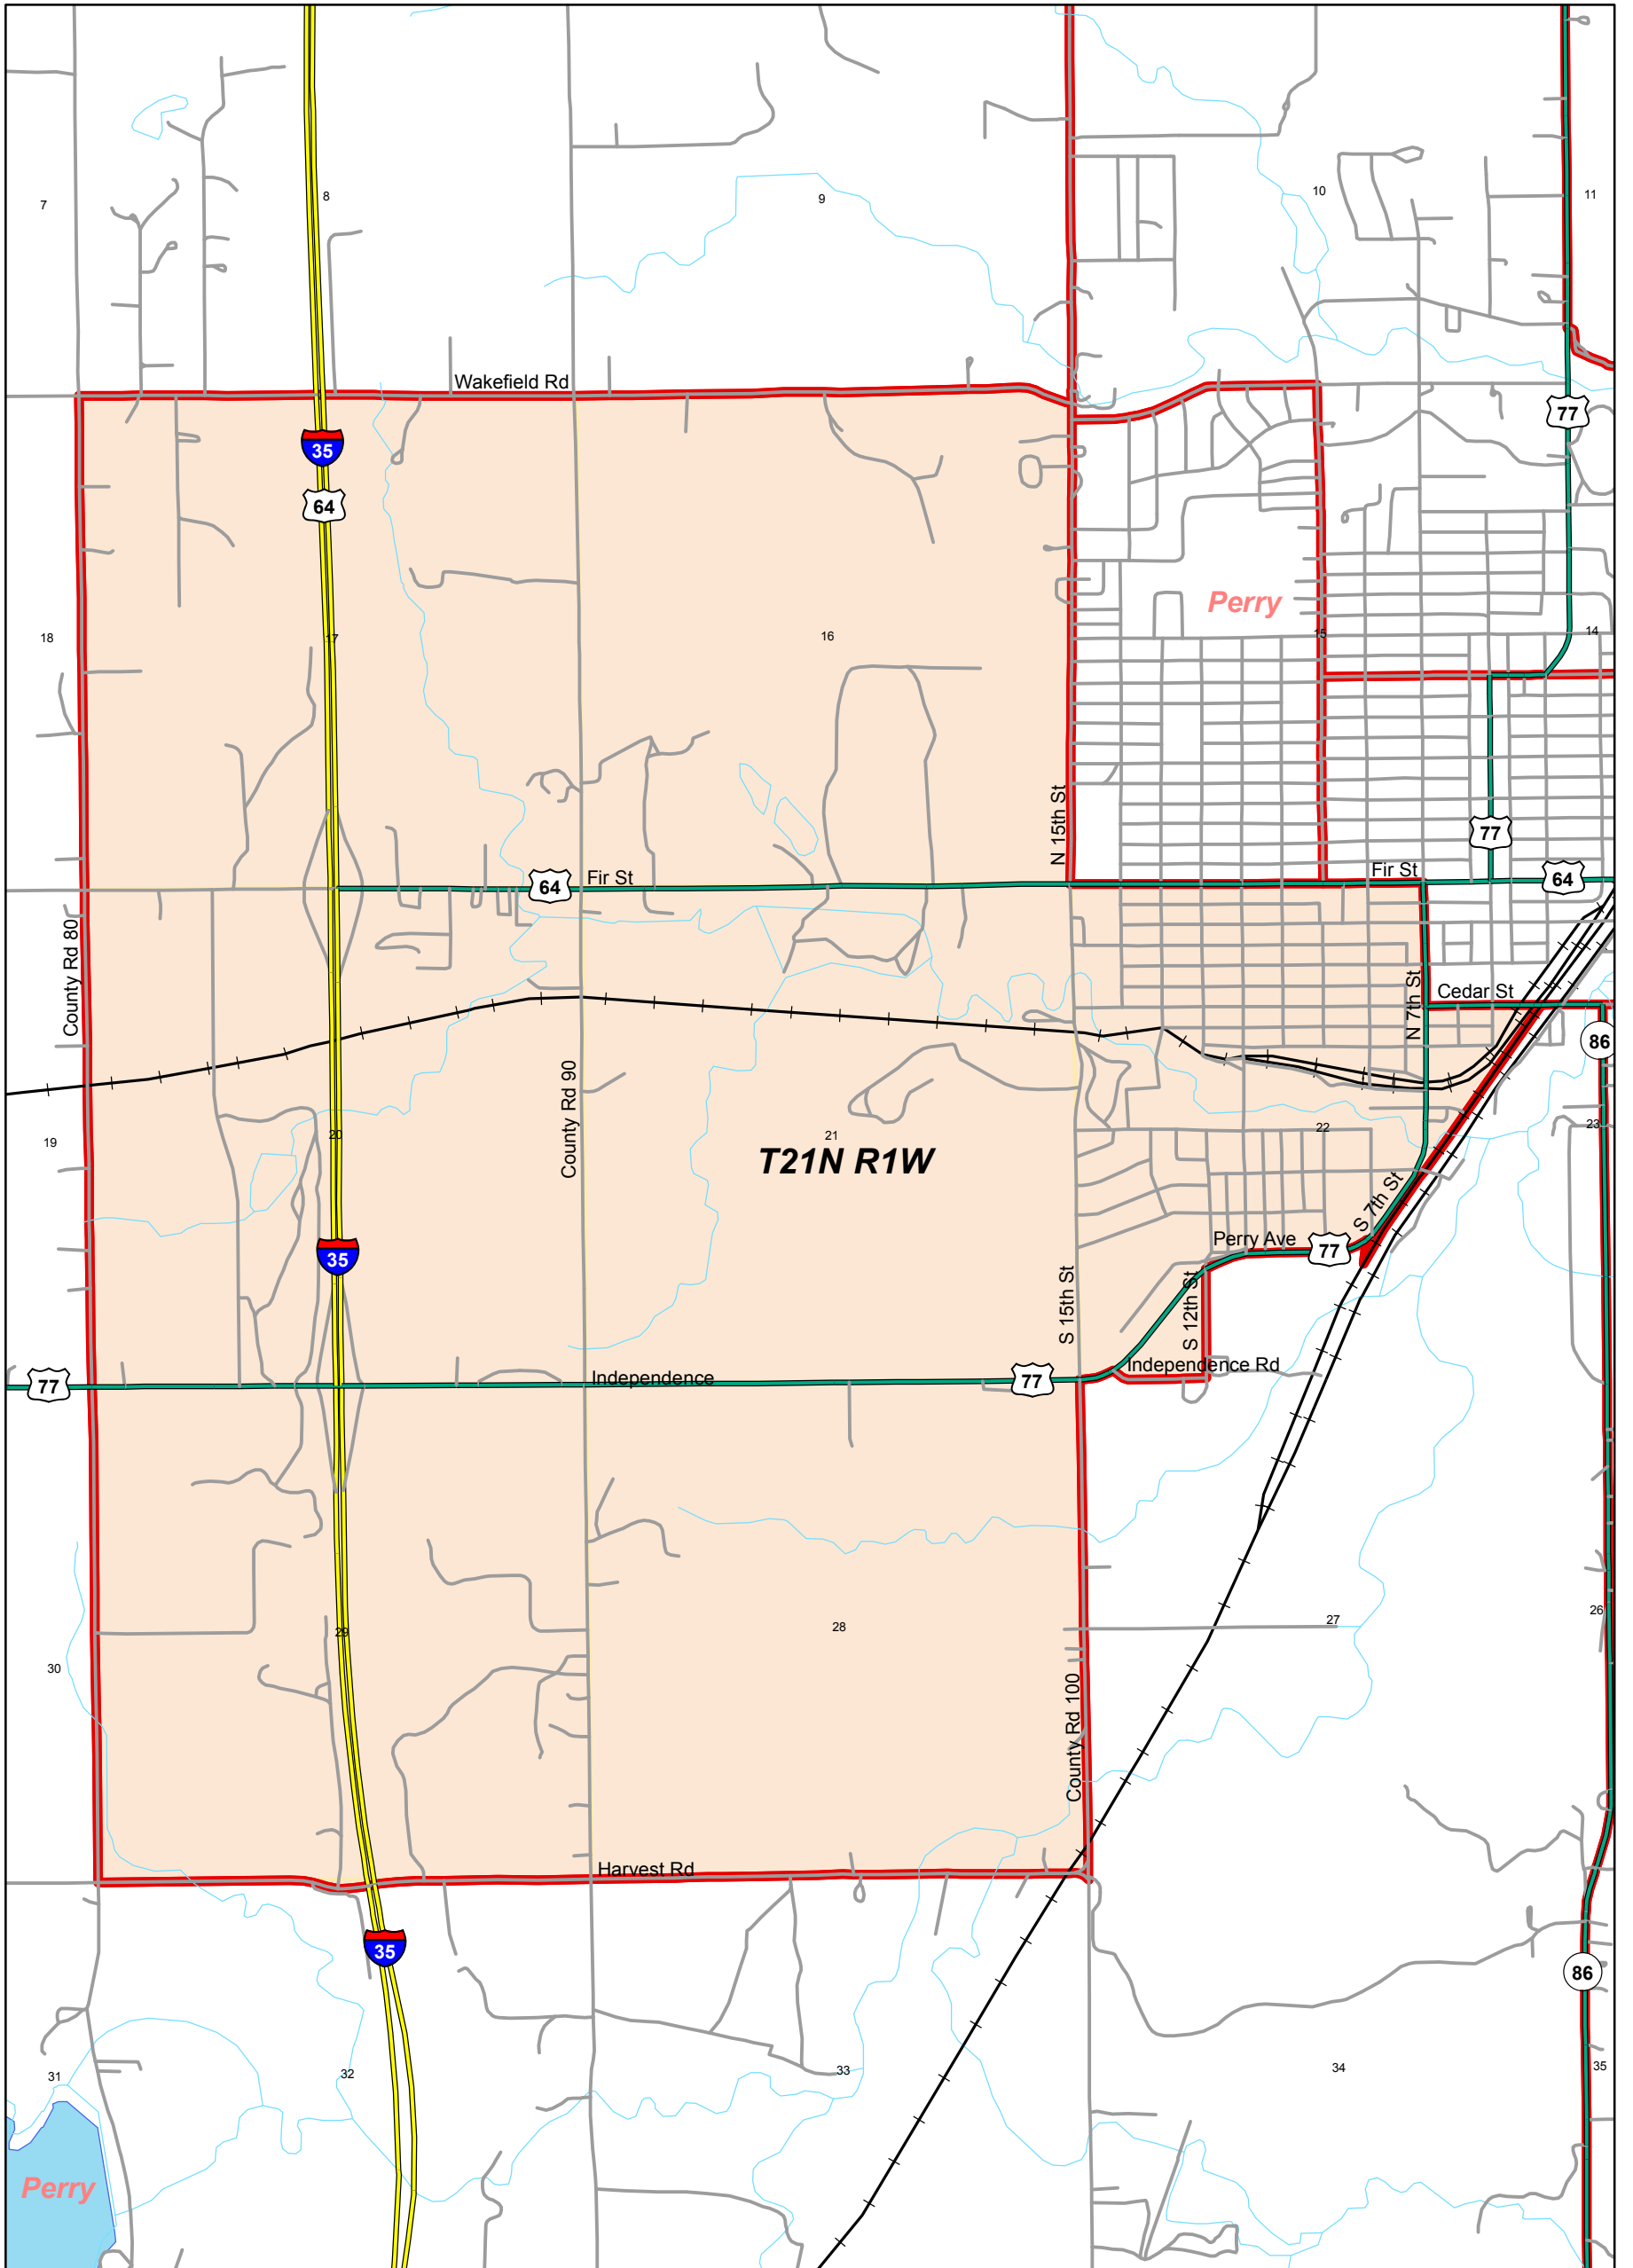

Noble County Precinct 202

 PCT 2010

**Precinct 202
School Districts**
Meridian Tech District 16
 Perry