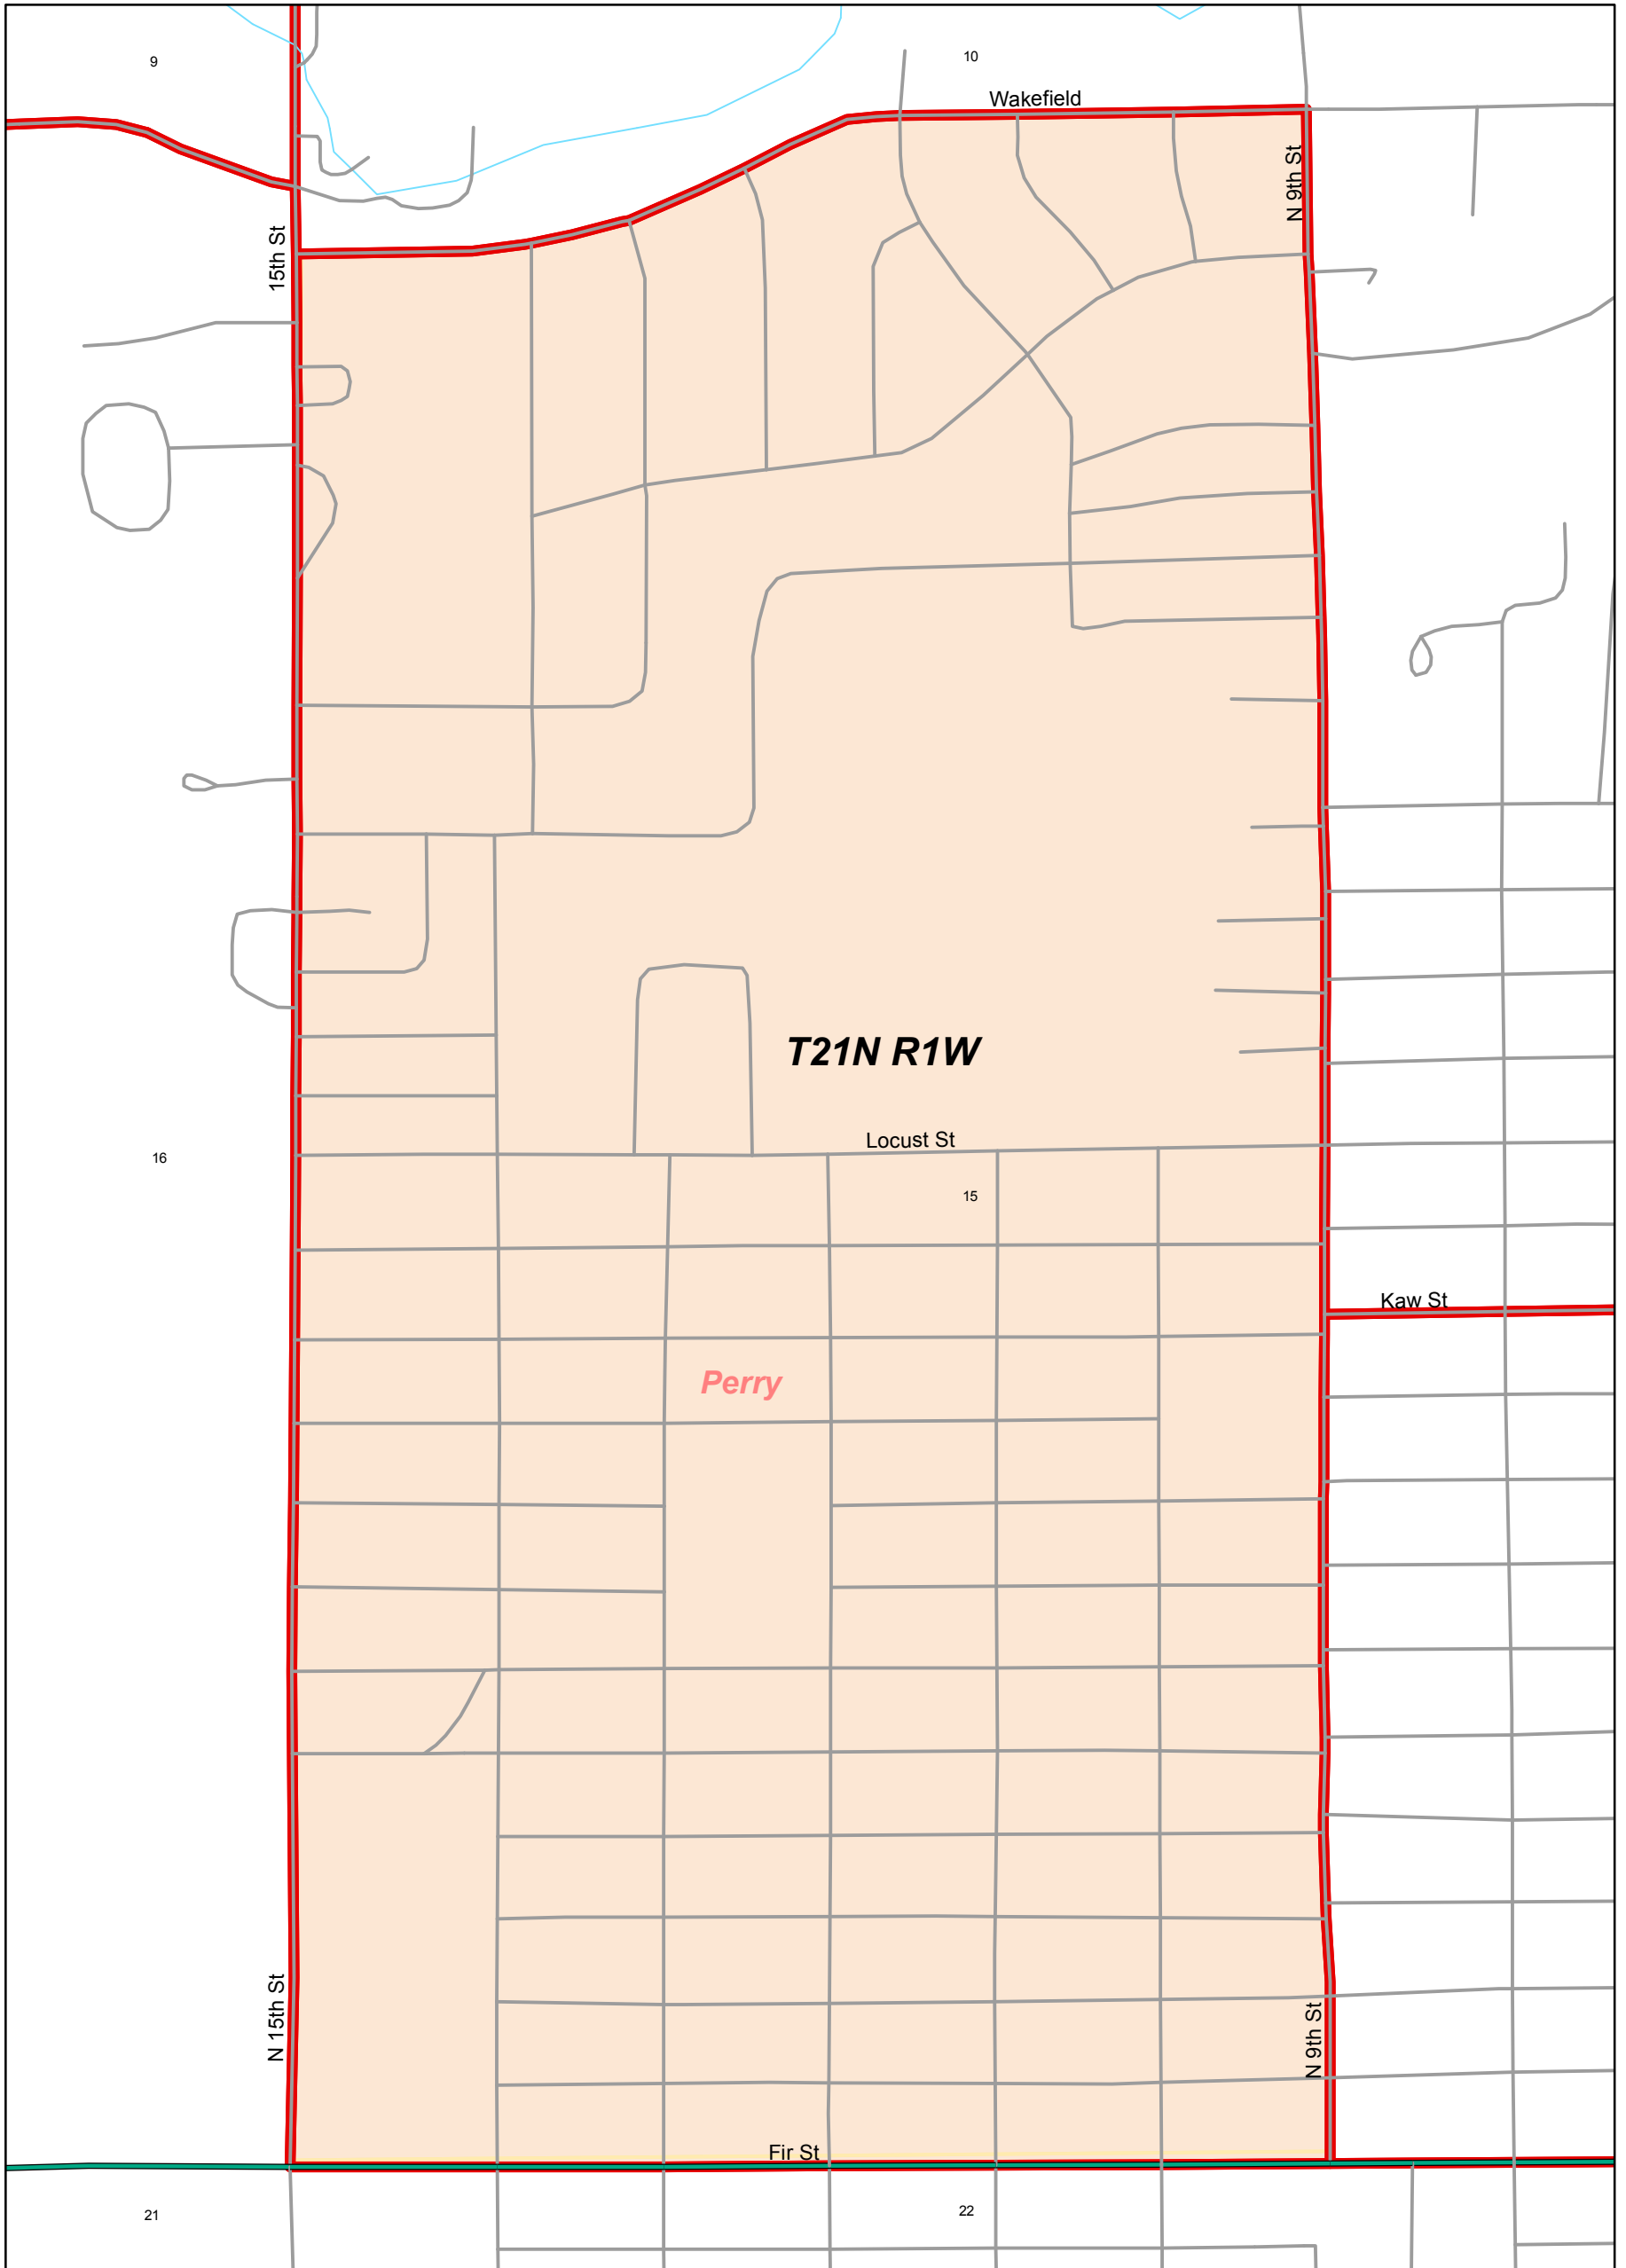

Noble County Precinct 201

 PCT 2010

**Precinct 201
School Districts**

Meridian Tech District 16

 Perry

0 0.125 0.25 Miles