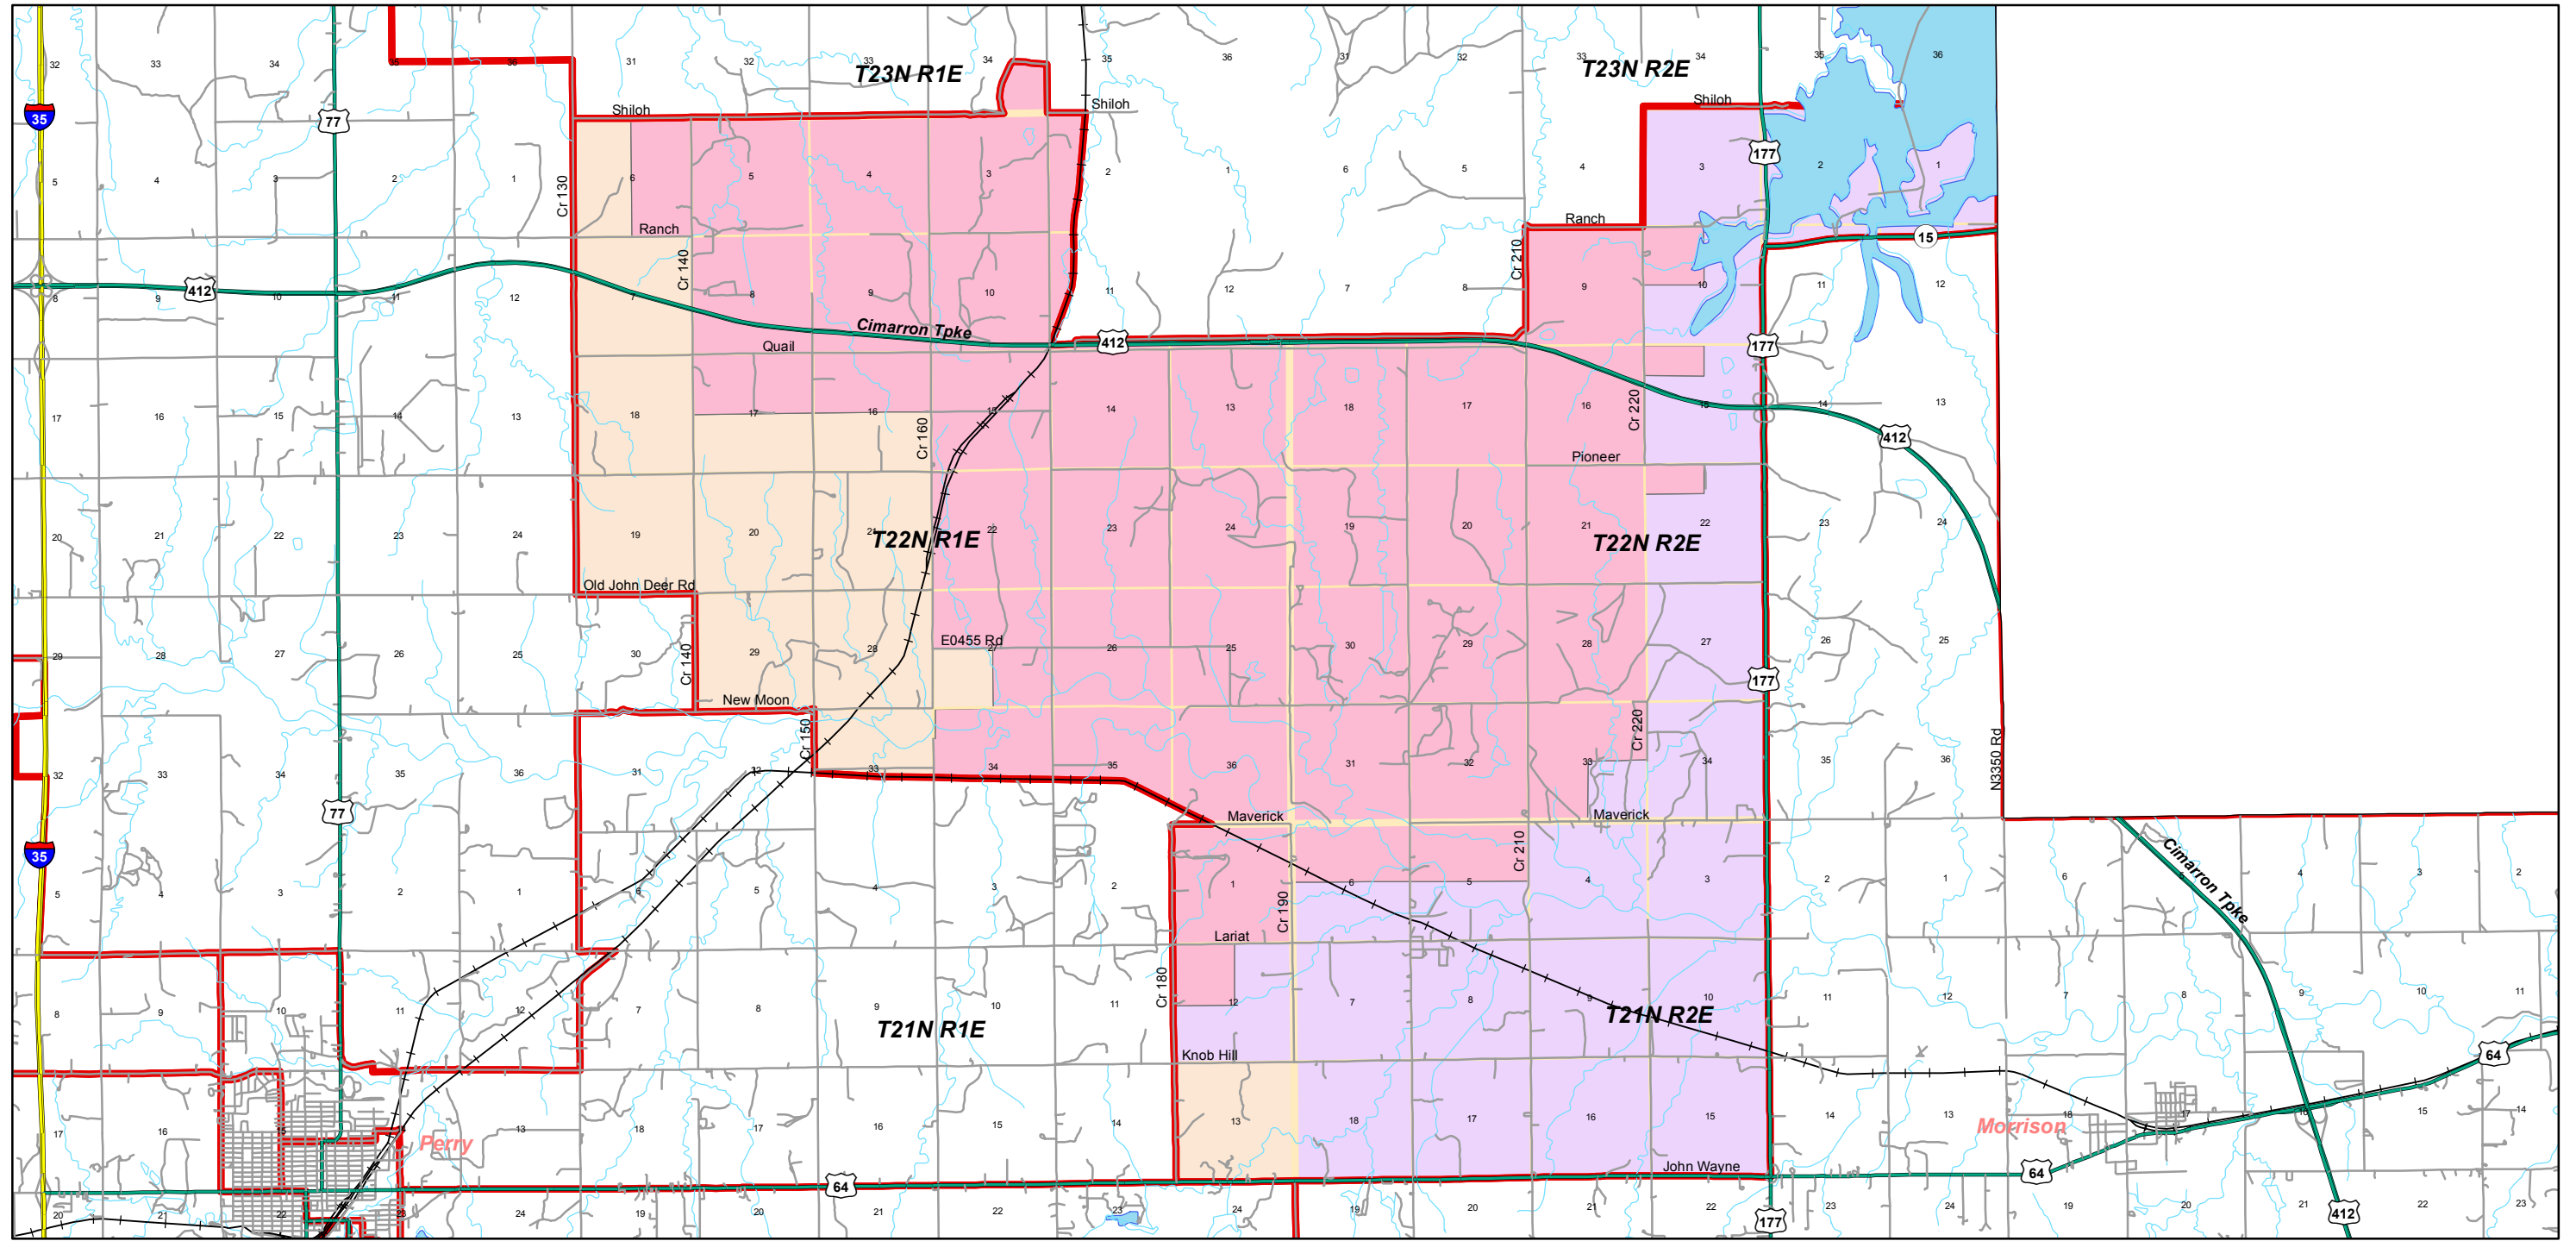

Noble County Precinct 106

- Precinct 106**
School Districts
Meridian Tech District 16
- PCT 2010
 - Morrison
 - Perry
- No Career Technology Center**
- Frontier