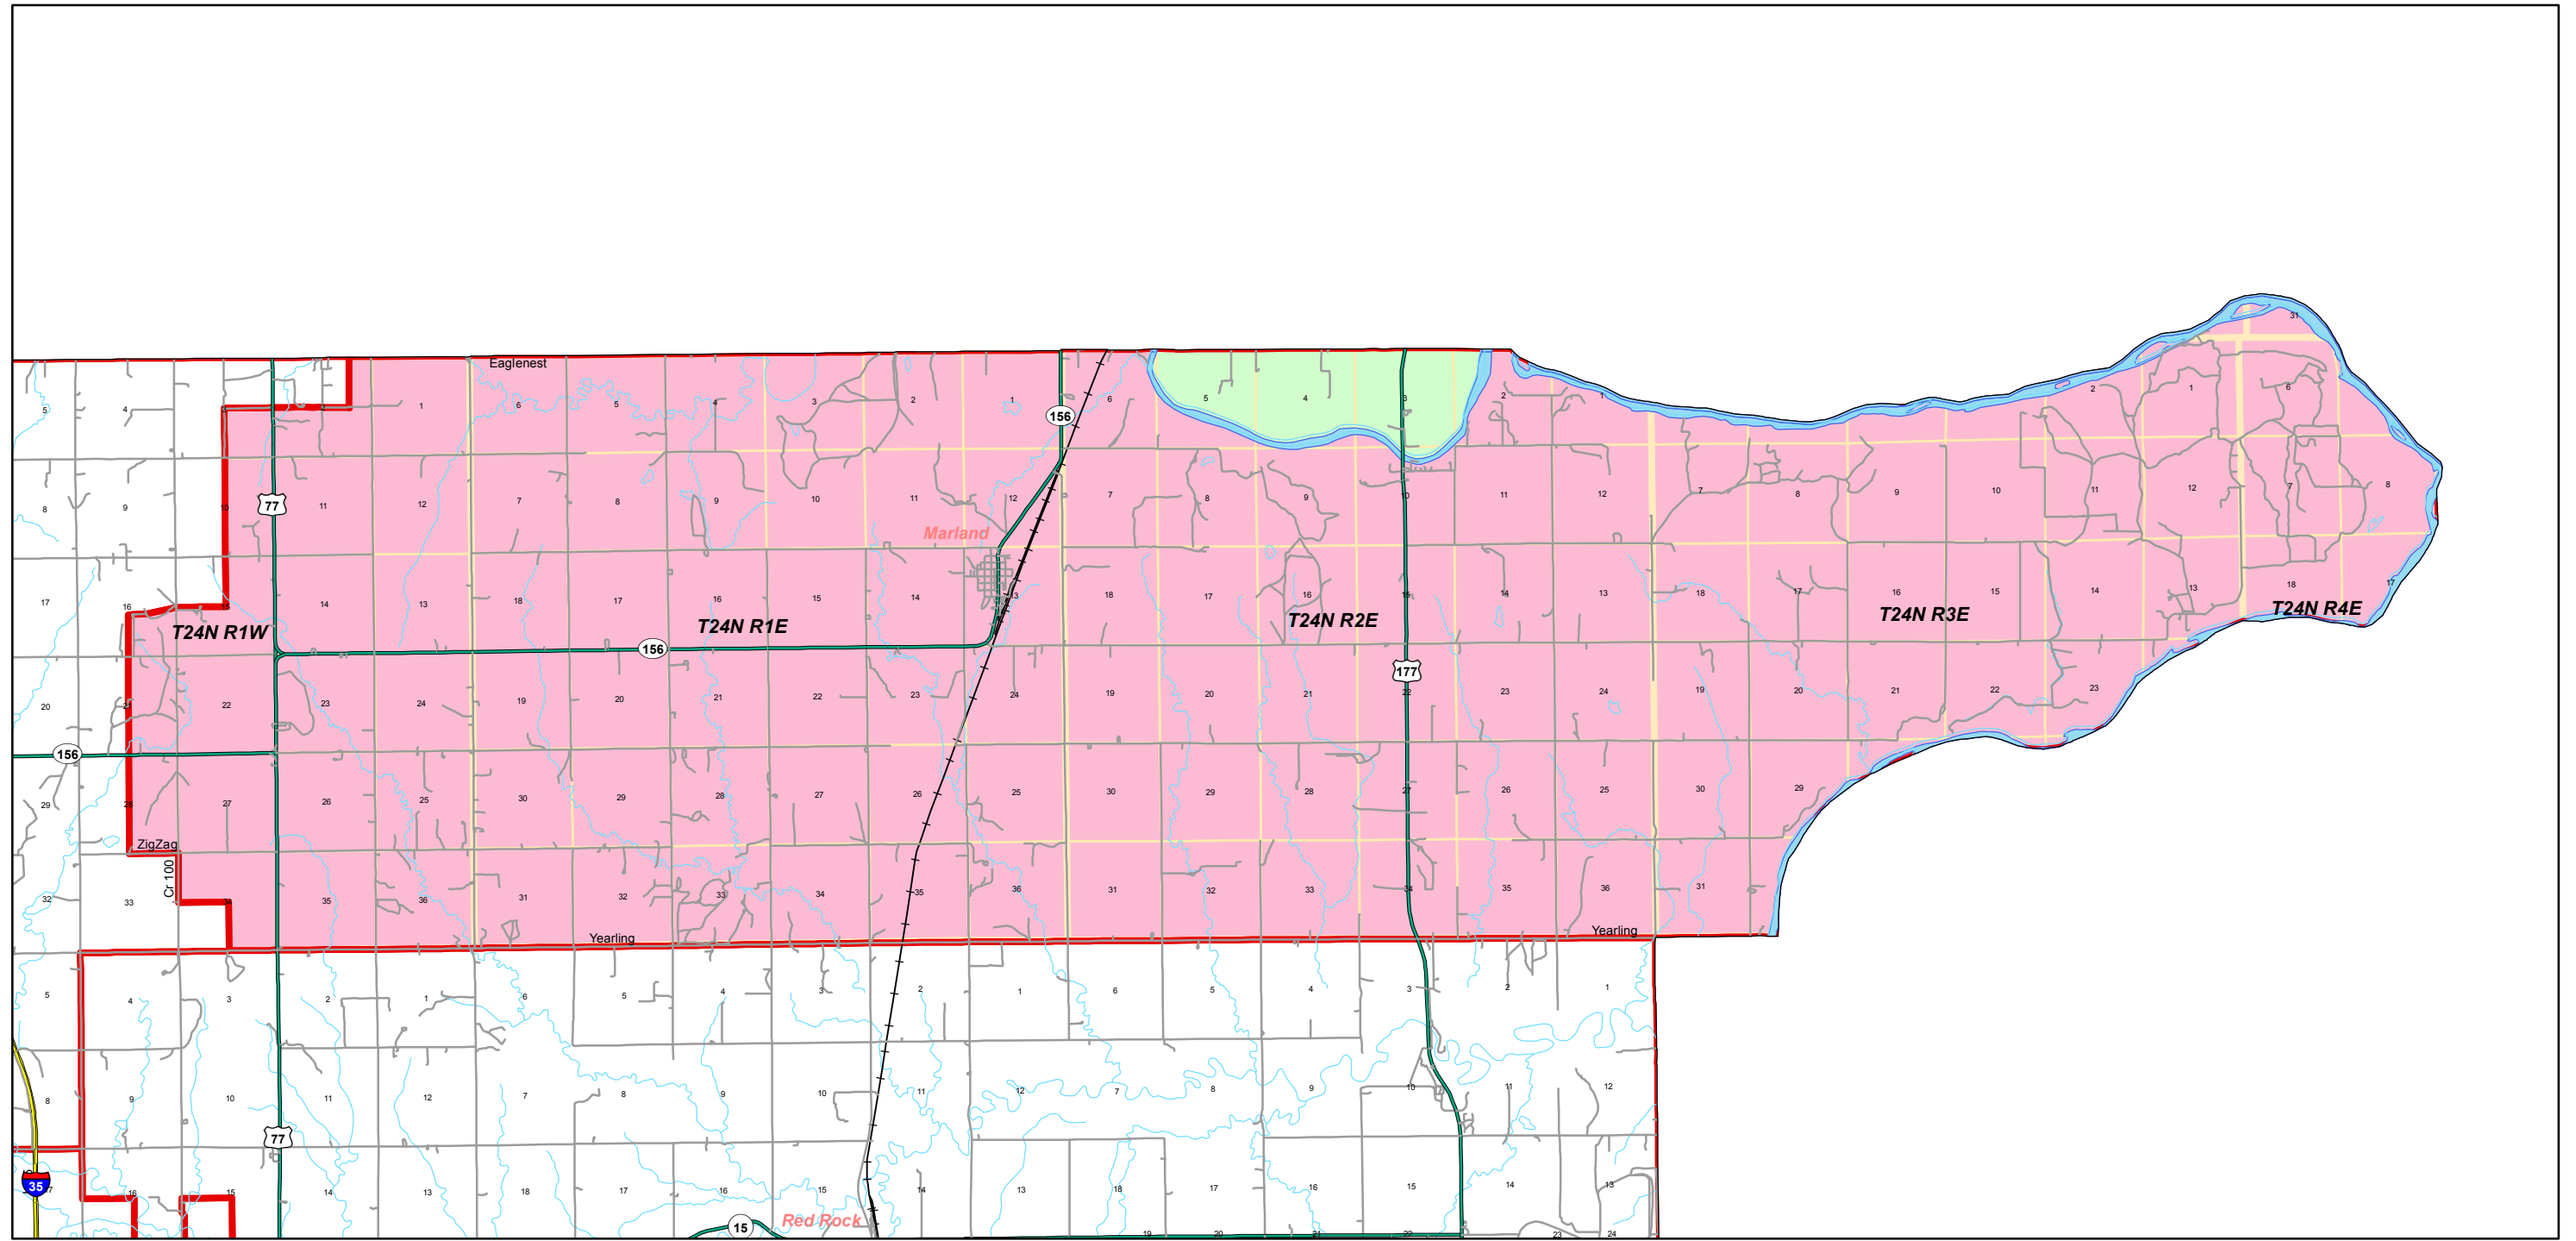

Noble County Precinct 104

**Precinct 104
School Districts**

No Career Technology Center

- Frontier
- Ponca City

PCT 2010