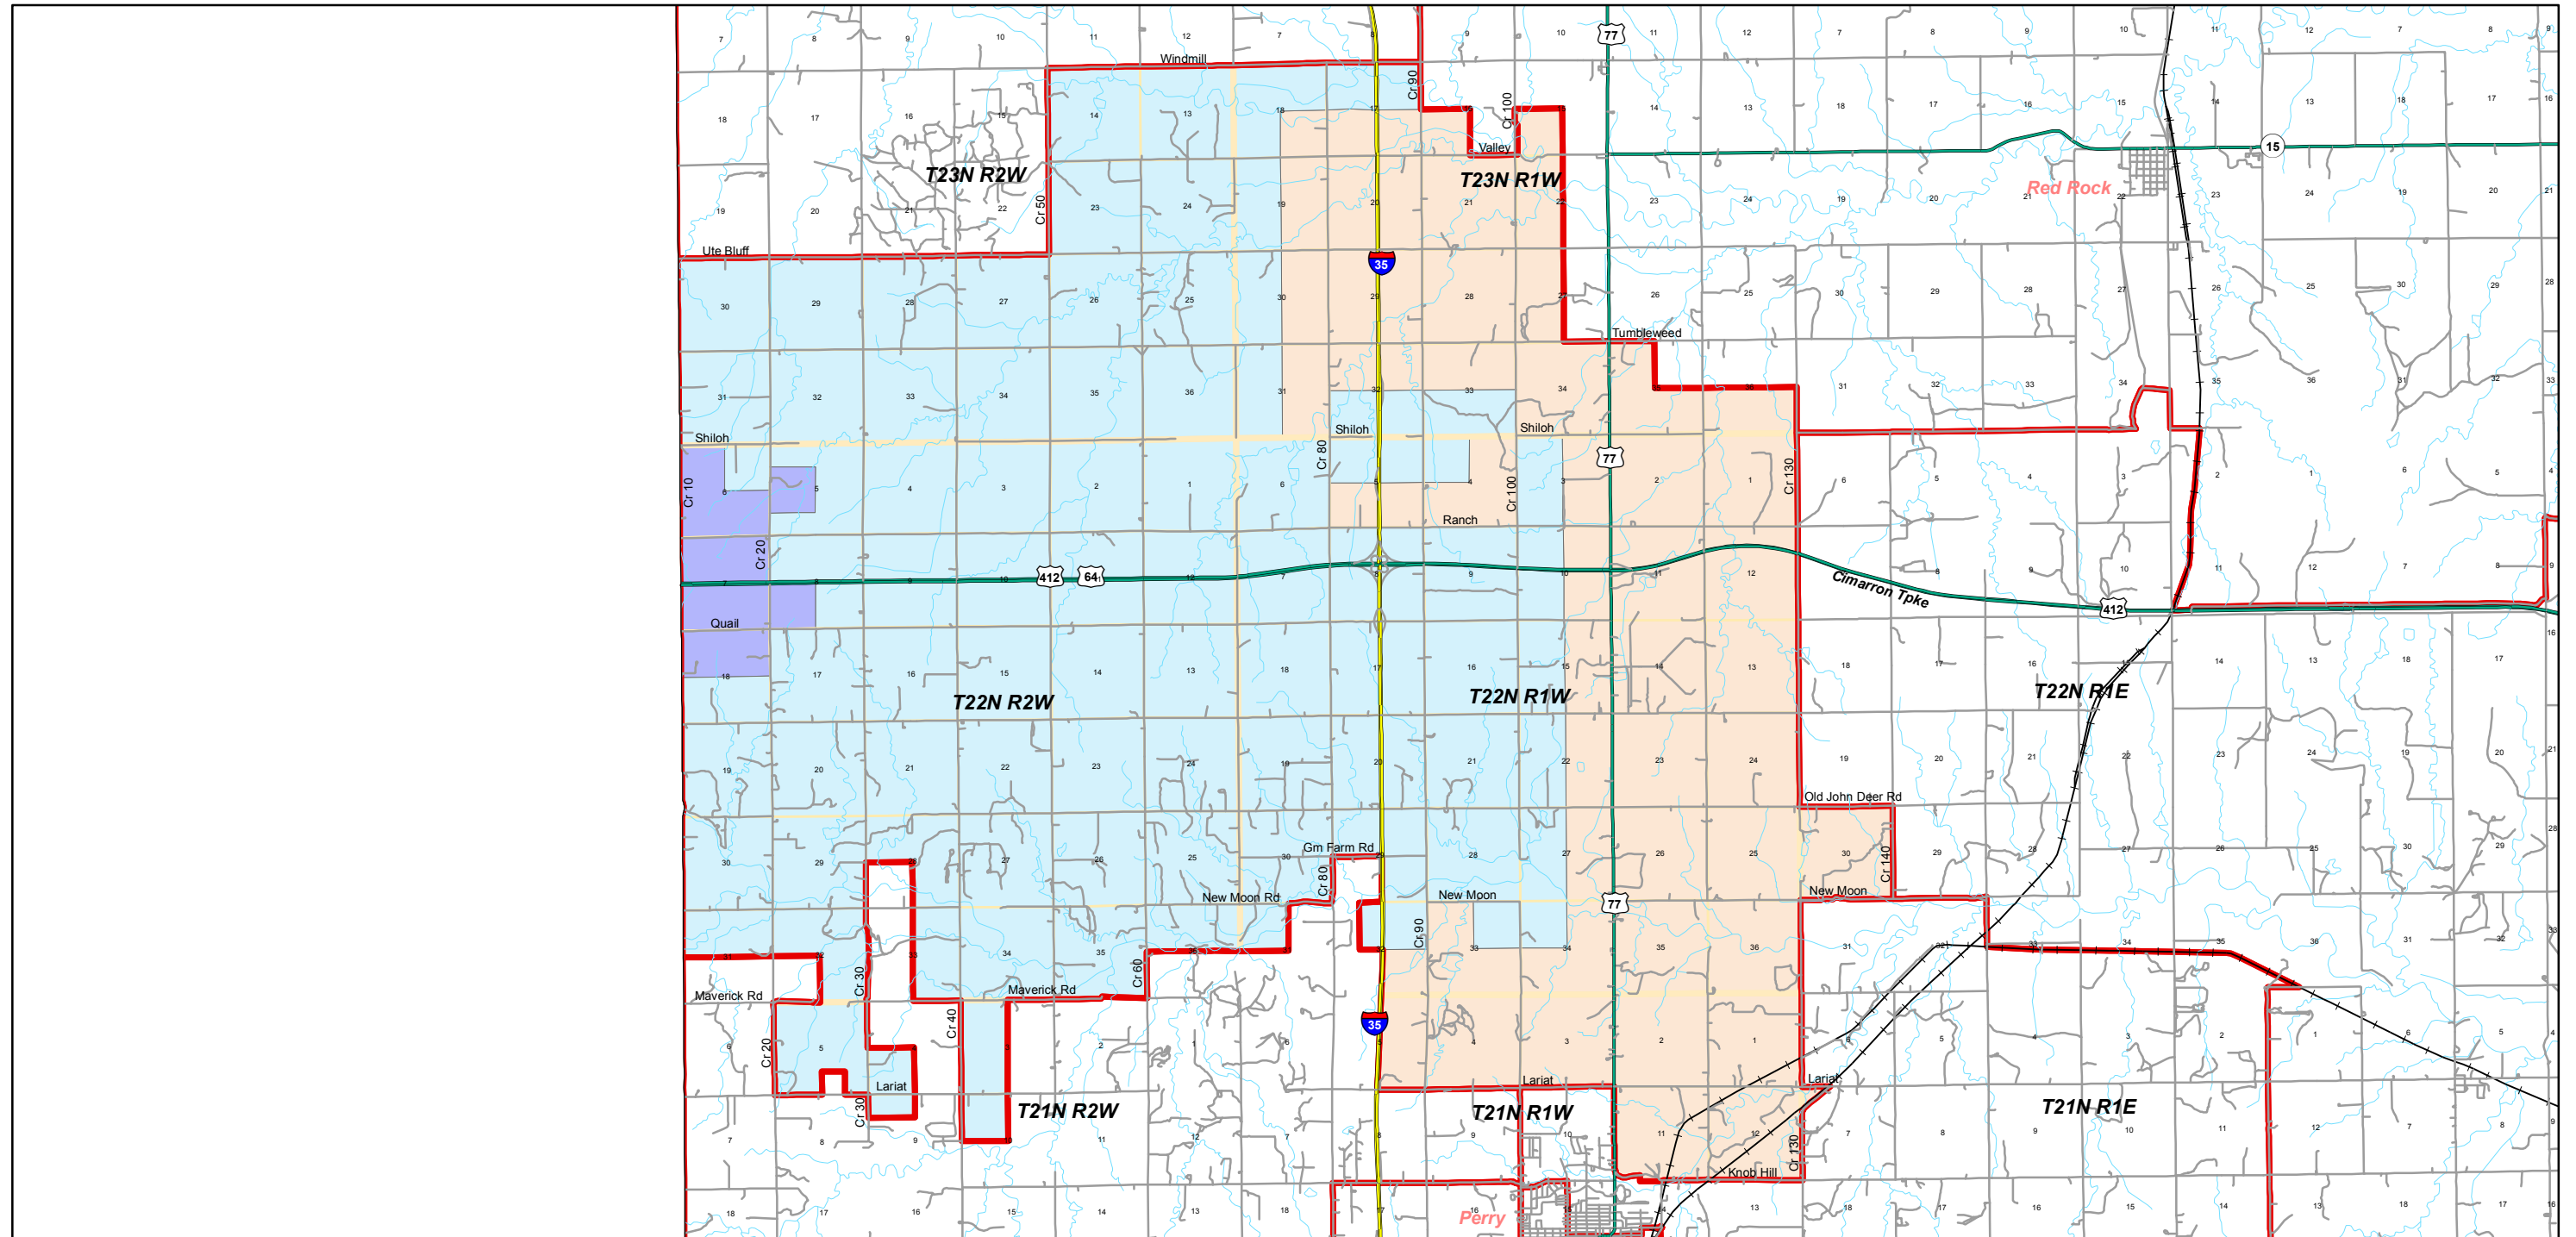

Noble County Precinct 102

PCT 2010

Precinct 102 School Districts

Meridian Tech District 16

Perry

No Career Technology Center

Billings

Garber