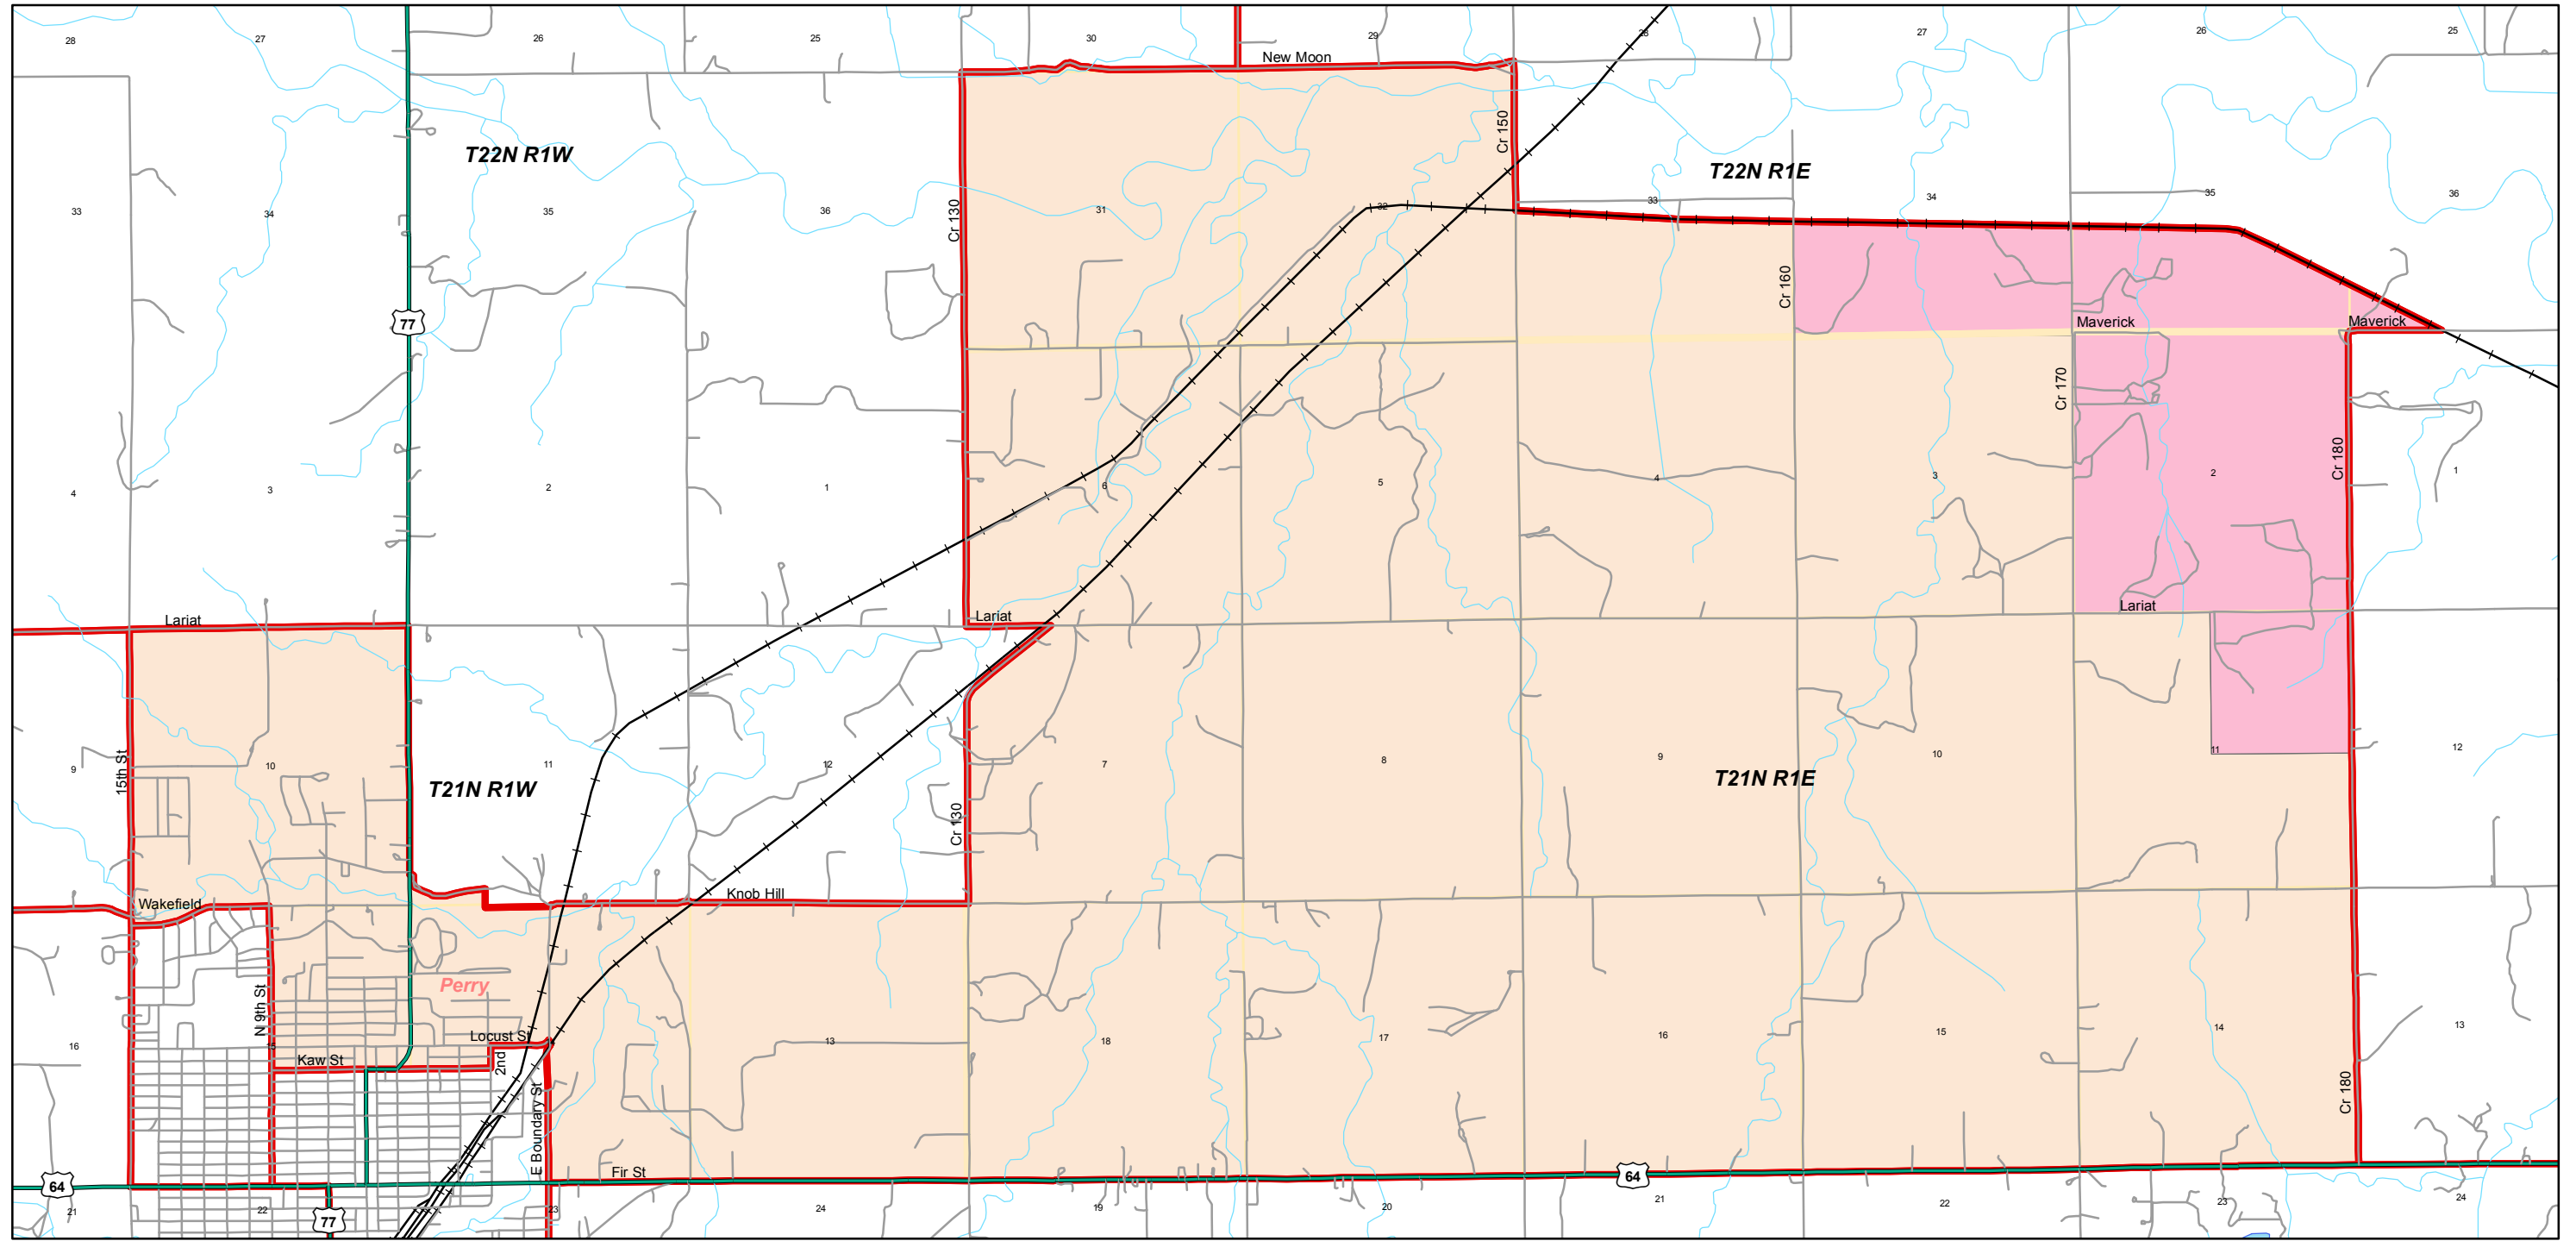

Noble County Precinct 101

 PCT 2010

**Precinct 101
School Districts**

Meridian Tech District 16

 Perry

No Career Technology Center

 Frontier